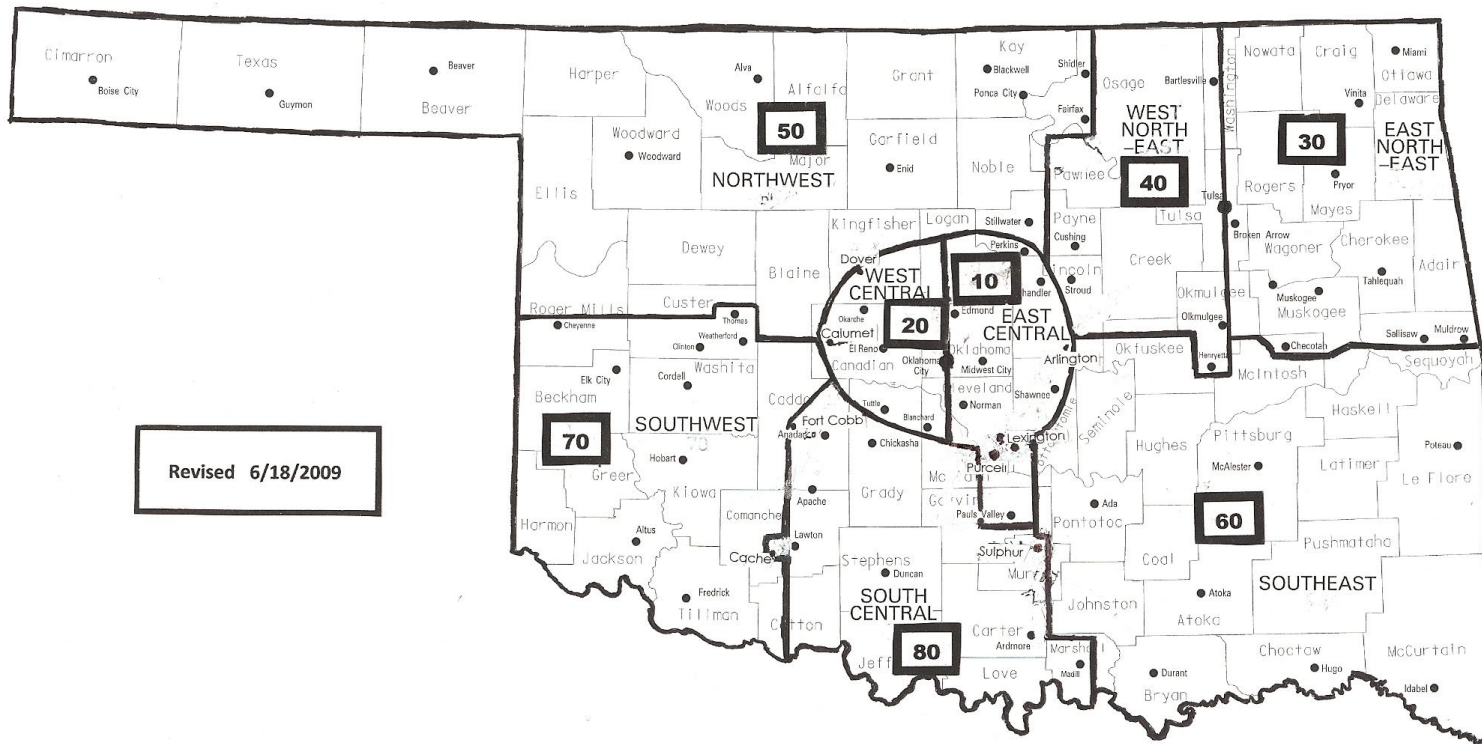

# AREA 57 (OKLAHOMA) DISTRICT MAP

Districts 10 and 20 are divided by Western Ave.

Districts 30 and 40 are divided by Lewis Ave.